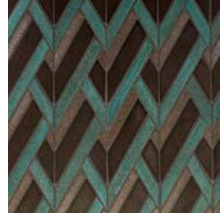

COLLECTION

| | |
|------------------|---|
| Field | 3"x9" (2.953" x 8.661" x 0.591") |
| Mosaic | 2" Hex (12.008" x 10.236" x 0.394") sheet Chev (12.402" x 11.083" x 0.394") sheet Cube (9.173" x 10.236" x 0.394") sheet Random Sticks (9.449" x 9.843" x 0.394") sheet |
| Material | Glazed lava stone, also known as basalt |
| Color | 3"x9" Field available in: Grey, Lava Black, Metallic Black, Peacock, Rustic Greige and Soft White 2" Hex and Random Stick Mosaics available in: Grey Blend, White Blend Chev and Cube Mosaics available in: Peacock Blend, Rustic Greige Blend |
| Lead Time | In-stock. Typical Lead Times are 1-2 weeks (Lead Times are subject to change) |

3"x9"
in Grey

3"x9"
in Metallic Black

3"x9"
in Lava Black

MOSAIC

2" Hex
in White Blend

Random Stick
in White Blend

2" Hex
in Grey Blend

Random Stick
in Grey Blend

Chev
in Rustic Greige Blend

Cube
in Rustic Greige Blend

Chev
in Peacock Blend

Cube
in Peacock Blend

*Please note: variations in color, shade, surface texture and size are natural characteristics of all our products and should be expected. Images shown are representative, but may not indicate all variations in these characteristics.