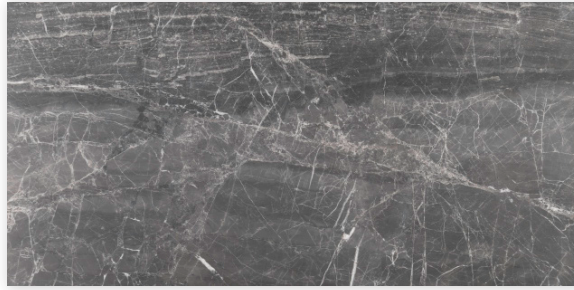

Eros Grey

12"x24"