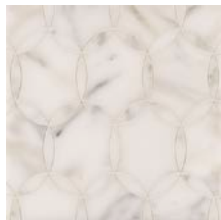

COLLECTION

Mosaic	Aletta (Sheet: 8.189" x 10.827" x 0.394") Braid (Sheet: 9.646" x 13.110" x 0.394") Circles (Sheet: 12.362" x 13.543" x 0.394") Clara (Sheet: 11.654" x 12.441" x 0.394")
Material	Marble
Color	Aletta available in: Calacatta Borghini Honed/Calacatta Borghini Polished, Carrara/Bardiglio, Carrara/Nero Marquina, White Thassos/Shell Braid available in: Calacatta Borghini, Carrara/White Thassos, White Thassos/Shell Circles available in: Calacatta Borghini Honed/Calacatta Borghini Polished, Carrara/Bardiglio, Carrara/Nero Marquina, White Thassos/Shell Clara available in: Calacatta Borghini Honed/Calacatta Borghini Polished, Carrara/Bardiglio, White Thassos/Nero Marquina, White Thassos/Shell
Lead Time	In-stock. Typical Lead Times are 1-2 weeks (Lead Times are subject to change)

10/2018

Benton Mosaics

ALETTA

Calacatta Borghini
Honed/Calacatta
Borghini Polished

White Thassos/
Shell

Carrara/
Bardiglio

Carrara/
Nero Marquina

BRAID

Calacatta Borghini

White Thassos/
Shell

Carrara/
White Thassos

CIRCLES

Calacatta Borghini
Honed/Calacatta
Borghini Polished

White Thassos/
Shell

Carrara/
Bardiglio

Carrara/
Nero Marquina

CLARA

Calacatta Borghini
Honed/Calacatta
Borghini Polished

White Thassos/Shell

Carrara/
Bardiglio

White Thassos/
Nero Marquina

*Please note: variations in color, shade, surface texture and size are natural characteristics of all our products and should be expected. Images shown are representative, but may not indicate all variations in these characteristics.