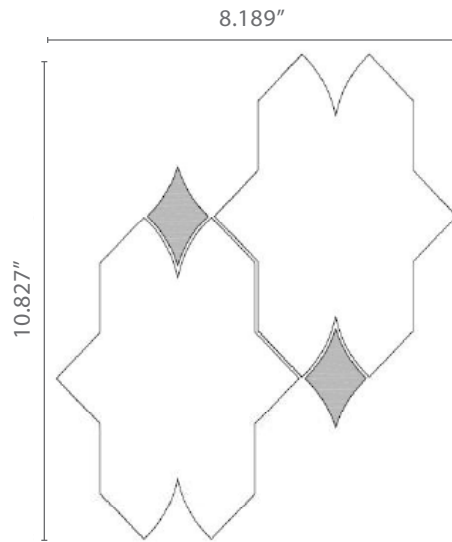

Benton Mosaics

ALETTA