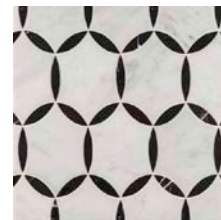

COLLECTION

Mosaic	Aletta (Sheet: 8.189" x 10.827" x 0.394") Braid (Sheet: 9.646" x 13.110" x 0.394") Circles (Sheet: 12.362" x 13.543" x 0.394") Clara (Sheet: 11.654" x 12.441" x 0.394")
Material	Marble
Color	Aletta available in: Calacatta Borghini Honed/Calacatta Borghini Polished, Carrara/Bardiglio, Carrara/Nero Marquina, White Thassos/Shell Braid available in: Calacatta Borghini, Carrara/White Thassos, White Thassos/Shell Circles available in: Calacatta Borghini Honed/Calacatta Borghini Polished, Carrara/Bardiglio, Carrara/Nero Marquina, White Thassos/Shell Clara available in: Calacatta Borghini Honed/Calacatta Borghini Polished, Carrara/Bardiglio, White Thassos/Nero Marquina, White Thassos/Shell
Lead Time	In-stock. Typical Lead Times are 1-2 weeks (Lead Times are subject to change)

10/2018

Benton Mosaics

ALETTA

Calacatta Borghini
Honed/Calacatta
Borghini Polished

White Thassos/
Shell

Carrara/
Bardiglio

Carrara/
Nero Marquina

BRAID

Calacatta Borghini

White Thassos/
Shell

Carrara/
White Thassos

CIRCLES

Calacatta Borghini
Honed/Calacatta
Borghini Polished

White Thassos/
Shell

Carrara/
Bardiglio

Carrara/
Nero Marquina

CLARA

Calacatta Borghini
Honed/Calacatta
Borghini Polished

White Thassos/Shell

Carrara/
Bardiglio

White Thassos/
Nero Marquina

*Please note: variations in color, shade, surface texture and size are natural characteristics of all our products and should be expected. Images shown are representative, but may not indicate all variations in these characteristics.