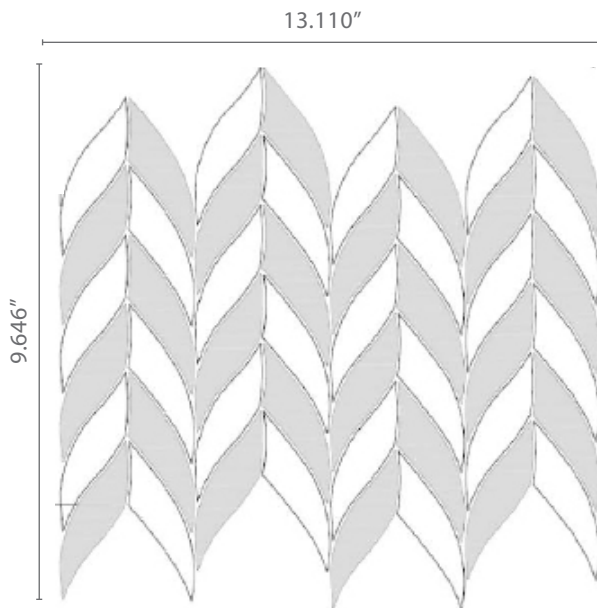

COLLECTION

Mosaic	Aletta (Sheet: 8.189" x 10.827" x 0.394") Braid (Sheet: 9.646" x 13.110" x 0.394") Circles (Sheet: 12.362" x 13.543" x 0.394") Clara (Sheet: 11.654" x 12.441" x 0.394")
Material	Marble
Color	Aletta available in: Calacatta Borghini Honed/Calacatta Borghini Polished, Carrara/Bardiglio, Carrara/Nero Marquina, White Thassos/Shell Braid available in: Calacatta Borghini, Carrara/White Thassos, White Thassos/Shell Circles available in: Calacatta Borghini Honed/Calacatta Borghini Polished, Carrara/Bardiglio, Carrara/Nero Marquina, White Thassos/Shell Clara available in: Calacatta Borghini Honed/Calacatta Borghini Polished, Carrara/Bardiglio, White Thassos/Nero Marquina, White Thassos/Shell
Lead Time	In-stock. Typical Lead Times are 1-2 weeks (Lead Times are subject to change)

10/2018

Benton Mosaics

ALETTA

BRAID

*Please note: variations in color, shade, surface texture and size are natural characteristics of all our products and should be expected. Images shown are representative, but may not indicate all variations in these characteristics.