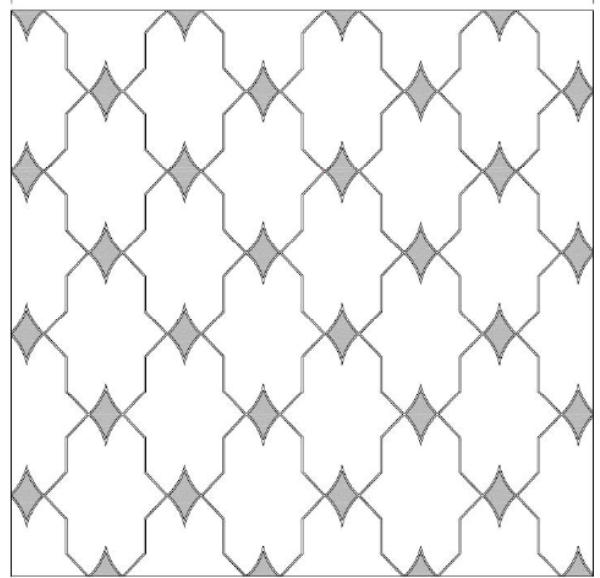

CLARA

Calacatta Borghini
Honed/Calacatta
Borghini Polished

White Thassos/Shell

Carrara/
Bardiglio

White Thassos/
Nero Marquina

*Please note: variations in color, shade, surface texture and size are natural characteristics of all our products and should be expected. Images shown are representative, but may not indicate all variations in these characteristics.

10/2018

Benton Mosaics

ALETTA

BRAID

*Please note: variations in color, shade, surface texture and size are natural characteristics of all our products and should be expected. Images shown are representative, but may not indicate all variations in these characteristics.