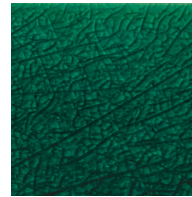

The Crackle Collection utilizes nearly 100% recycled material

COLLECTION

Field	3"x12" (2.875" x 11.875" x 0.375") 4"x4" (3.875" x 3.875" x 0.375") 4"x8" (3.875" x 7.875" x 0.375") 6"x6" (5.875" x 5.875" x 0.375") 6" Hex (5.875" x 5.094" x 0.375")
Material	Glazed Ceramic
Color	Amber, Emerald, Lake, Turquoise
Lead Time	Typical Lead Time is: 6-8weeks for orders less than 200sf Call for lead time on orders greater than 200sf <i>(Lead Times are subject to change)</i>

Turquoise

Emerald

FIELD

4"x4"

4"x8"

3"x12"

6" Hex

6"x6"