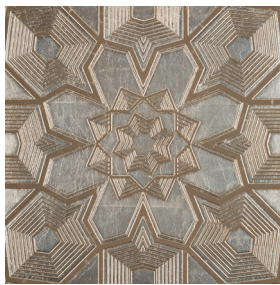

COLLECTION

Field	4"x12" (3.937" x 12.008" x 0.394")
Decorative Field	Relais 16"x16" (16.000" x 16.000" x 0.470") Riad 16"x16" (16.000" x 16.000" x 0.470") Sultan 16"x16" (16.000" x 16.000" x 0.470")
Mosaic	Random 12" Mosaic (11.811" x 11.811" x 0.394")
Material	Travertine
Color	4"x 12" Field Tile and Random Mosaic are unfilled travertine leafed in pewter and silver. Relais, Riad and Sultan are marble leafed in gold, pewter or silver.
Lead Time	4" x 12" Field Tile and Random Mosaic In-stock. Typical lead times are 1-2 weeks. Decorative Field Non-stock. Request custom quote for lead time. <i>(Lead Times are subject to change)</i>

Random Mosaic
Pewter

DECORATIVE FIELD

Relais
shown in Pewter

Riad
shown in Gold

Sultan
shown in Silver

*Please note: variations in color, shade, surface texture and size are natural characteristics of all our products and should be expected. Images shown are representative, but may not indicate all variations in these characteristics.