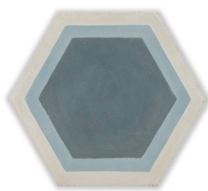

COLLECTION

Field	8"x8" Decorative Square (7.874" x 7.874" x 0.500") 9"x8" Decorative Hex (9.055" x 7.874" x 0.500") 12"x8" Decorative Rectangle (11.811" x 7.874" x 0.591")
Material	Concrete
Color	<p>8"x8" Decorative Square available in: Zigzag in Kohl/Milk</p> <p>9"x8" Decorative Hex available in: Hex Knot in Dove/Milk, Kohl/Milk and Milk/Robins Egg Honeycomb in Icicle/Milk/Smoke, Marine/Icicle/Milk and Smoke/Milk/Icicle Honeycomb in Chartreuse/Choc/Milk*, Chartreuse/Dune/Milk*</p> <p>12"x8" Decorative Rectangle available in: Backgammon in Kohl/Milk</p> <p><i>Over 80 designs available via custom specification. Visit pophamdesign.com</i> <i>Designs may be custom ordered using any of Popham's 84 colors. Please check with your sales associate for complete custom color palette.</i> <i>*Limited stock of special designs available. Ask sales associate for details.</i></p>
Lead Time	Typical Lead Times are 1-2 weeks (Lead Times are subject to change)

7/2019

ANN SACKS

www.annsacks.com | 1.800.278.8453

Paccha by Popham Design

8"x8" Decorative Square

Zigzag
in Kohl/Milk

9"x8" Decorative Hex

Hex Knot
in Dove/Milk

Hex Knot
in Milk/Robins Egg

Hex Knot
in Kohl/Milk

Honeycomb (blue group)
in Icicle/Milk/Smoke

Honeycomb (blue group)
in Marine/Icicle/Milk

Honeycomb (blue group)
in Smoke/Milk/Icicle

Honeycomb (brown group)
in Chartreuse/Choc/Milk*

Honeycomb (brown group)
in Choc/Dune/Milk*

12"x8" Decorative Rectangle

Backgammon
in Kohl/Milk

**Limited stock available.*

*Please note: variations in color, shade, surface texture and size are natural characteristics of all our products and should be expected. Images shown are representative, but may not indicate all variations in these characteristics.