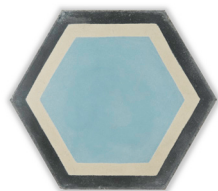

COLLECTION

Field	8"x8" Decorative Square (7.874" x 7.874" x 0.500") 9"x8" Decorative Hex (9.055" x 7.874" x 0.500") 12"x8" Decorative Rectangle (11.811" x 7.874" x 0.591")
Material	Concrete
Color	<p>8"x8" Decorative Square available in: Zigzag in Kohl/Milk</p> <p>9"x8" Decorative Hex available in: Hex Knot in Dove/Milk, Kohl/Milk and Milk/Robins Egg Honeycomb in Icicle/Milk/Smoke, Marine/Icicle/Milk and Smoke/Milk/Icicle Honeycomb in Chartreuse/Choc/Milk*, Chartreuse/Dune/Milk*</p> <p>12"x8" Decorative Rectangle available in: Backgammon in Kohl/Milk</p> <p><i>Over 80 designs available via custom specification. Visit pophamdesign.com</i> <i>Designs may be custom ordered using any of Popham's 84 colors. Please check with your sales associate for complete custom color palette.</i> <i>*Limited stock of special designs available. Ask sales associate for details.</i></p>
Lead Time	Typical Lead Times are 1-2 weeks (Lead Times are subject to change)

7/2019

ANN SACKS

www.annsacks.com | 1.800.278.8453

Paccha by Popham Design

8"x8" Decorative Square

Zigzag
in Kohl/Milk

9"x8" Decorative Hex

Hex Knot
in Dove/Milk

Hex Knot
in Milk/Robins Egg

Hex Knot
in Kohl/Milk

Honeycomb (blue group)
in Icicle/Milk/Smoke

Honeycomb (blue group)
in Marine/Icicle/Milk

Honeycomb (blue group)
in Smoke/Milk/Icicle

Honeycomb (brown group)
in Chartreuse/Choc/Milk*