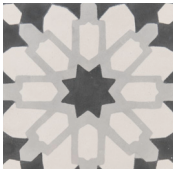

Gatsby

Majorelle

Mamounia

Marrakech

Rio

Tangier

Colors Shown: Palazzo, Aladdin A & B, Majorelle and Rio in Smoke/Milk.

*Please note: variations in color, shade, surface texture and size are natural characteristics of all our products and should be expected. Images shown are representative, but may not indicate all variations in these characteristics.