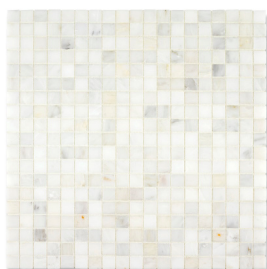

Eastern White

A soft white background is accented with wispy green and grey veins in this lovely marble.

8"x16" Field

RECOMMENDED USE

- Suitable for all indoor wall and flooring applications
- Please see Ann Sacks slip resistance and wet flooring application statement to determine usage in a wet area
- Outdoor use subject to climate and method of installation

COLLECTION

Field	3"x6" (2.992" x 5.984" x 0.394") 8"x16" (7.992" x 15.984" x 0.394") 16"x16" (15.984" x 15.984" x 0.394")
Mosaic	9/16" Straight (sheet: 12.008" x 12.008" x 0.394") 2" Hexagon (sheet: 12.638" x 12.756" x 0.394") Diagonal Weave (sheet: 11.299" x 11.299" x 0.276") Hive (sheet: 12.520" x 12.402" x 0.394") Large Herringbone (sheet: 11.063" x 11.299" x 0.394")
Trim	Box Liner 9/16"x8" (0.551" x 7.992" x 0.748") Plaza Base 4"x8" (4.016" x 7.992" x 0.748") Plaza Molding 2 3/8" x8" (2.441" x 7.992" x 0.748")
Material	Marble
Color	Soft white with green and grey veins
Finish	Honed
Lead Time	In-stock. Typical lead times are 1-2 weeks. <i>(Lead Times are subject to change)</i>

3/2020

ANN SACKS

www.annsacks.com | 1.800.278.8453

Eastern White

FIELD

3"x6"

8"x16"

16"x16"

MOSAIC

9/16" Straight

2" Hexagon

Diagonal Weave

Hive

Large Herringbone

TRIM

Box Liner