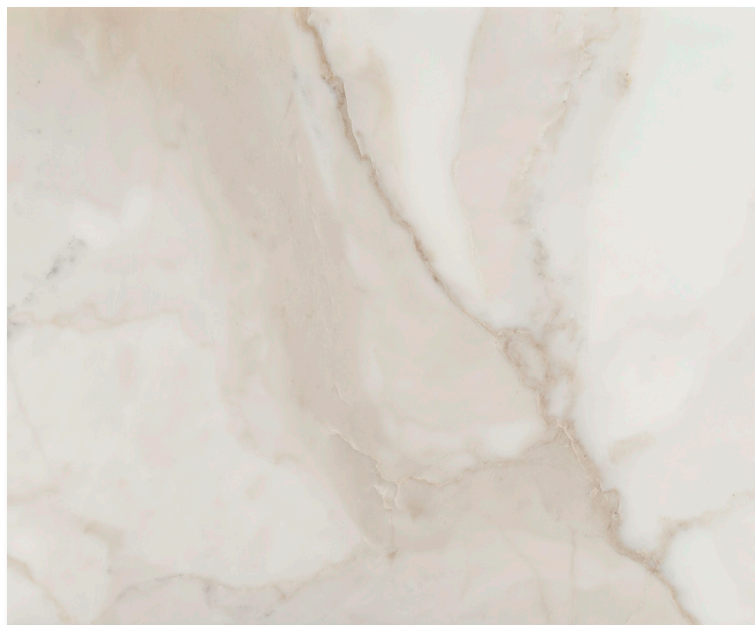

Calacatta Crema

A soft, creamy white background and warm veining are characteristic of this classic grade of Calacatta marble that is quarried and fabricated in Italy.

RECOMMENDED USE

- Suitable for all indoor wall and flooring applications
- Outdoor use subject to climate and method of installation
- Please see Ann Sacks slip resistance and wet flooring application statement to determine usage in a wet area

COLLECTION

Field	3"x6" Honed 16"x 16" (Honed and Polished) 16"x 24"
Slab	30" x 72" (Honed and Polished)
Material	Marble
Color	Rich translucent creamy white background with a varied veining pattern of warm gold and grey.
Lead Time	Typical Lead Times are 1-2 weeks <i>(Lead Times are subject to change)</i>