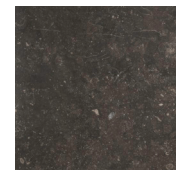

Noir Sully

Noir Sully is characterized by a dark grey background softly swirled with light grey markings and inclusions. Visually dramatic and appealing in any interior.

RECOMMENDED USE

- Suitable for all indoor wall and flooring applications
- Outdoor use subject to climate and method of installation
- Please see Ann Sacks slip resistance and wet flooring application statement to determine usage in a wet area

COLLECTION

Field	12" x 12" 12" x 24" 16" x 24" Antiqued
Material	Marble
Color	Dark grey background with light grey markings and inclusions
Lead Time	Typical Lead Times are 2-4 weeks <i>(Lead Times are subject to change)</i>