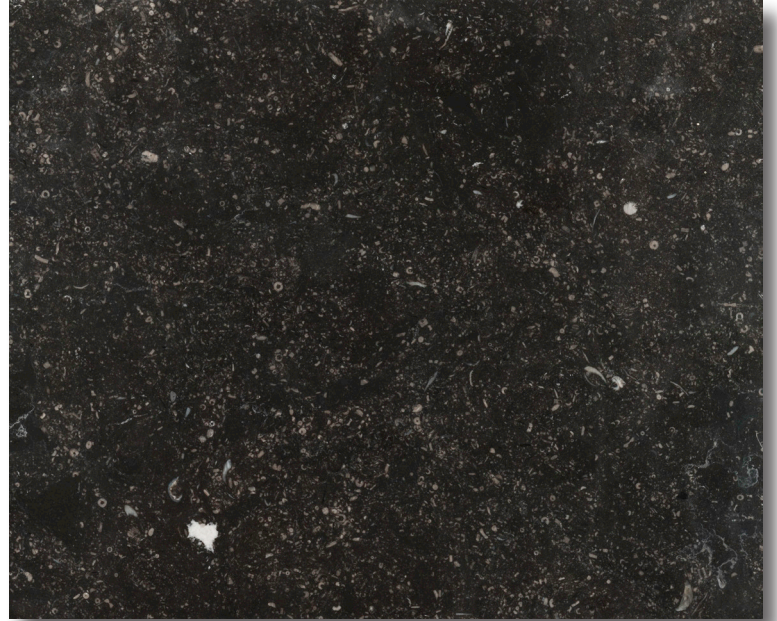

Noir Sully

Noir Sully is characterized by a dark grey background softly swirled with light grey markings and inclusions. Visually dramatic and appealing in any interior.

RECOMMENDED USE

- Suitable for all indoor wall and flooring applications
- Outdoor use subject to climate and method of installation
- Please see Ann Sacks slip resistance and wet flooring application statement to determine usage in a wet area

COLLECTION

Field	12" x 12" 12" x 24" 16" x 24" Antiqued
Material	Marble
Color	Dark grey background with light grey markings and inclusions
Lead Time	Typical Lead Times are 2-4 weeks <i>(Lead Times are subject to change)</i>