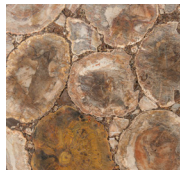

Petrified Wood

The term petrification comes from the Greek petro, meaning stone. Each piece of our Petrified Wood tiles displays the unique knots and rings that characterized an individual tree; no two are the same and the end result is a lustrous, exotic look that is incredibly durable and rare.

COLLECTION

Sizes	Field
Field	12" x 12" Retro Large, Retro Small, Log 12" x 24" Retro Large, Retro Small, Log
Material	Stone (Petrified Wood)
Color	Antique Charcoal, Antique Porto, Antique Red, Polished Charcoal, Polished Porto, Polished Red
Lead Time	Typical Lead Times are 10 weeks. <i>(Lead Times are subject to change)</i>

Antique Charcoal

Antique Porto

Antique Red

Polished Charcoal

Polished Porto

Polished Red

*Please note: variations in color, shade, surface texture and size are natural characteristics of all our products and should be expected. Images shown are representative, but may not indicate all variations in these characteristics.