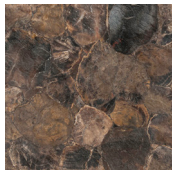

Petrified Wood

The term petrification comes from the Greek petro, meaning stone. Each piece of our Petrified Wood tiles displays the unique knots and rings that characterized an individual tree; no two are the same and the end result is a lustrous, exotic look that is incredibly durable and rare.

COLLECTION

Sizes	Field
Field	12" x 12" Retro Large, Retro Small, Log 12" x 24" Retro Large, Retro Small, Log
Material	Stone (Petrified Wood)
Color	Antique Charcoal, Antique Porto, Antique Red, Polished Charcoal, Polished Porto, Polished Red
Lead Time	Typical Lead Times are 10 weeks. <i>(Lead Times are subject to change)</i>

Antique Charcoal

Antique Porto

Antique Red

Polished Charcoal

Polished Porto

Polished Red

*Please note: variations in color, shade, surface texture and size are natural characteristics of all our products and should be expected. Images shown are representative, but may not indicate all variations in these characteristics.