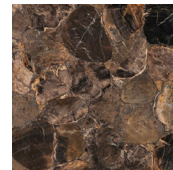

Petrified Wood

The term petrification comes from the Greek petro, meaning stone. Each piece of our Petrified Wood tiles displays the unique knots and rings that characterized an individual tree; no two are the same and the end result is a lustrous, exotic look that is incredibly durable and rare.

COLLECTION

Sizes	Field
Field	12" x 12" Retro Large, Retro Small, Log 12" x 24" Retro Large, Retro Small, Log
Material	Stone (Petrified Wood)
Color	Antique Charcoal, Antique Porto, Antique Red, Polished Charcoal, Polished Porto, Polished Red
Lead Time	Typical Lead Times are 10 weeks. <i>(Lead Times are subject to change)</i>

Antique Charcoal

Antique Porto

Antique Red

Polished Charcoal

Polished Porto

Polished Red

*Please note: variations in color, shade, surface texture and size are natural characteristics of all our products and should be expected. Images shown are representative, but may not indicate all variations in these characteristics.