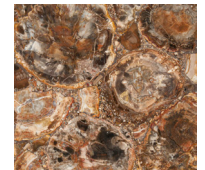

COLLECTION

Sizes	Field
Field	12" x 12" Retro Large, Retro Small, Log 12" x 24" Retro Large, Retro Small, Log
Material	Stone (Petrified Wood)
Color	Antique Charcoal, Antique Porto, Antique Red, Polished Charcoal, Polished Porto, Polished Red
Lead Time	Typical Lead Times are 10 weeks. <i>(Lead Times are subject to change)</i>

Antique Charcoal

Antique Porto

Antique Red

Polished Charcoal

Polished Porto

Polished Red

*Please note: variations in color, shade, surface texture and size are natural characteristics of all our products and should be expected. Images shown are representative, but may not indicate all variations in these characteristics.