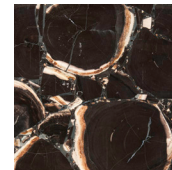

Petrified Wood

The term petrification comes from the Greek petro, meaning stone. Each piece of our Petrified Wood tiles displays the unique knots and rings that characterized an individual tree; no two are the same and the end result is a lustrous, exotic look that is incredibly durable and rare.

COLLECTION

Sizes	Field
Field	12" x 12" Retro Large, Retro Small, Log 12" x 24" Retro Large, Retro Small, Log
Material	Stone (Petrified Wood)
Color	Antique Charcoal, Antique Porto, Antique Red, Polished Charcoal, Polished Porto, Polished Red
Lead Time	Typical Lead Times are 10 weeks. <i>(Lead Times are subject to change)</i>

Antique Charcoal

Antique Porto

Antique Red

Polished Charcoal

Polished Porto

Polished Red

*Please note: variations in color, shade, surface texture and size are natural characteristics of all our products and should be expected. Images shown are representative, but may not indicate all variations in these characteristics.