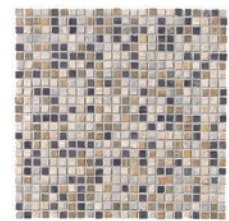

## Gray

Field  
6.000"x24.000"x0.340"

Field  
12.000x24.000x0.340

Field  
12.000x12.000x0.340

Trim  
3.000x12.000x0.340 SBN

2" Mosaic  
12.000x12.000x0.340

Rubik Mosaic  
12.000x12.000x0.340  
(Gray / Noce Blend)

## Noce

Field  
6.000"x24.000"x0.340"

Field  
12.000x24.000x0.340

Field  
12.000x12.000x0.340

Trim  
3.000x12.000x0.340 SBN

2" Mosaic  
12.000x12.000x0.340

Rubik Mosaic  
12.000x12.000x0.340  
(Gray / Noce Blend)