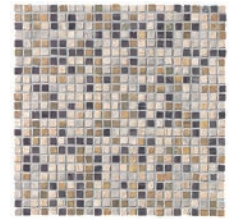

## Gray

Field  
6.000"x24.000"x0.340"

Field  
12.000x24.000x0.340

Field  
12.000x12.000x0.340

Trim  
3.000x12.000x0.340 SBN

2" Mosaic  
12.000x12.000x0.340

Rubik Mosaic  
12.000x12.000x0.340  
(Gray / Noce Blend)