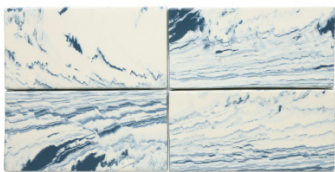

# Shaye

Shaye, a series of marbled and standard field tiles inspired by the swirls of Old World Florentine paper design, joins Ann Sacks porcelain tile offerings. Shaye, offered in four marbled and five standard color options, will create an illusionary wall and floor application of elegant distinction.

## MARBLED FIELD

---

Marbled  
White/Light Grey

Marbled  
White/Pink

Marbled  
White/Blue

Marbled  
Cream/Black