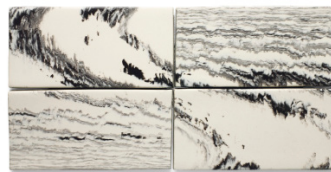

# Shaye

Shaye, a series of marbled and standard field tiles inspired by the swirls of Old World Florentine paper design, joins Ann Sacks porcelain tile offerings. Shaye, offered in four marbled and five standard color options, will create an illusionary wall and floor application of elegant distinction.

## MARBLED FIELD

---

Marbled  
White/Light Grey

Marbled  
White/Pink

Marbled  
White/Blue

Marbled  
Cream/Black

## PLAIN FIELD

---

6"x6"  
White

6"x6"  
Pink

6"x6"  
Blue

6"x6"  
Light Grey

6"x6"  
Black

\*Please note: variations in color, shade, surface texture and size are natural characteristics of all our products and should be expected. Images shown are representative, but may not indicate all variations in these characteristics.