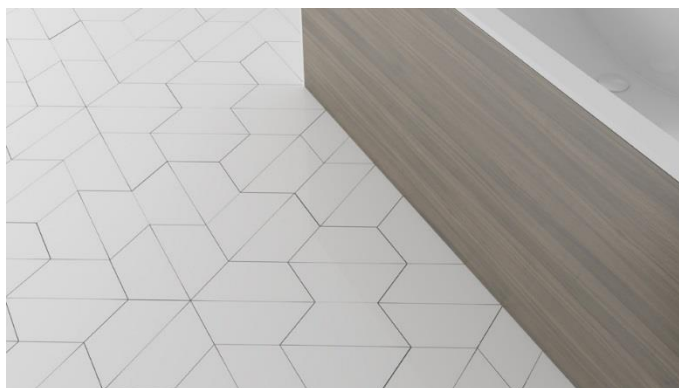

PORTLAND, Ore. (October 1, 2017) – ANN SACKS launched Vertice, a new flooring collection from Spain that boasts four geometric designs and endless options. This through body glazed porcelain tile has a natural matte finish and the durable nature and easy maintenance required to hold up to the highest traffic areas.

Vertice offers four designs, the 4”x20” Chevron, the 9”x8” Hexa, the 9”x4” Trapezium, and the 9”x8” Triangle in colorways of Ash Grey Matte, Graphite Matte and Ice White Matte. The collection’s modular designs can be mixed and matched to create numerous patterns and when using contrasting grout, take floors to a new level of creativity.

The Vertice collection is sold by the box. The Chevron, Hexa and Triangle come 10 tiles per box while the Trapezium comes 20 per box. There is little variation in color to evoke a seamless field broken only by the grout to define and accentuate the floor pattern. It is suitable for all indoor flooring and can also be used in wall applications. Also ideal for the outdoors – dependent upon method of installation – as Vertice is not affected by freeze/thaw conditions.