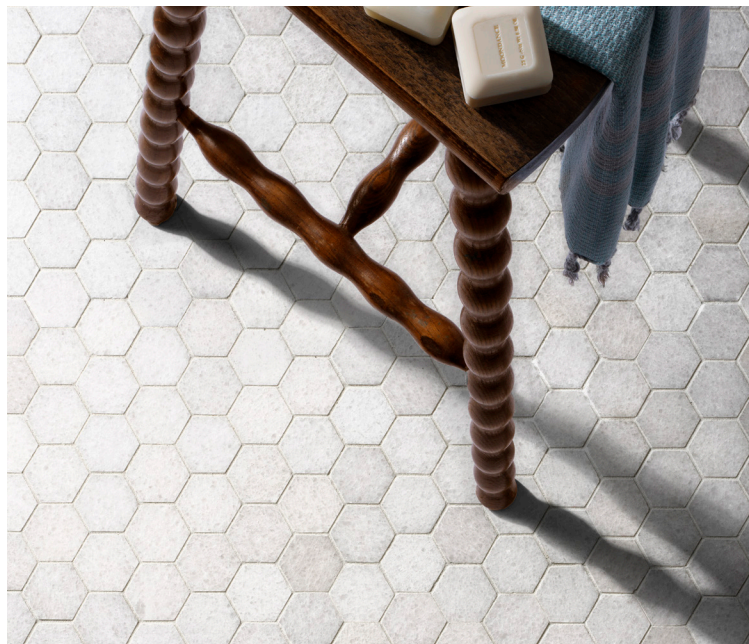

Silea

Silea is a sparkling white stone, its face a constellation of translucent sugar-like veins in swaths of wispy grey. The crystalline composition also presents a tile rich in visual depth with natural reflective qualities and soft shifting of color as light carries across the surface.

2" Hexagon mosaic in polished

RECOMMENDED USE

- Suitable for indoor wall and medium-duty flooring applications
- Suitable for installation on shower walls
- Outdoor use subject to climate and method of installation
- Please see Ann Sacks slip resistance and wet flooring application statement to determine usage in a wet area