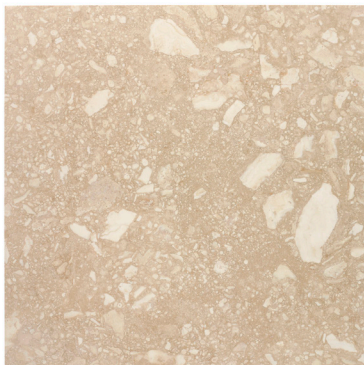

Dei Beige

FIELD

16"x16"