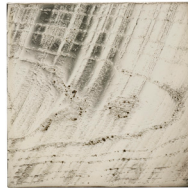

6"x6"
Gilded Silver