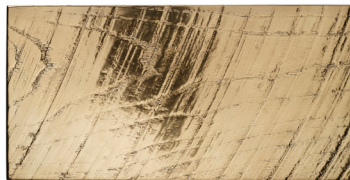

# Ari

Handcrafted in the United States, Ari is an edgy, sophisticated design, hewn from traditional, kiln-dried ash wood. Its softly weathered surface, elevated by antiqued bronze and silver metallic finishes, adds a new dimension to our tile offerings.

6/2021

6"x6"  
*Gilded Silver*

6"x12"  
*Gilded Silver*

6"x6"  
*Gilded Bronze*

6"x12"  
*Gilded Bronze*

\*Please note: variations in color, shade, surface texture and size are natural characteristics of all our products and should be expected. Images shown are representative, but may not indicate all variations in these characteristics.