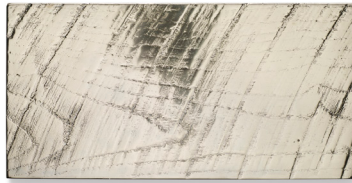

6"x12"
Gilded Silver