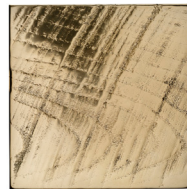

6"x6"
Gilded Bronze