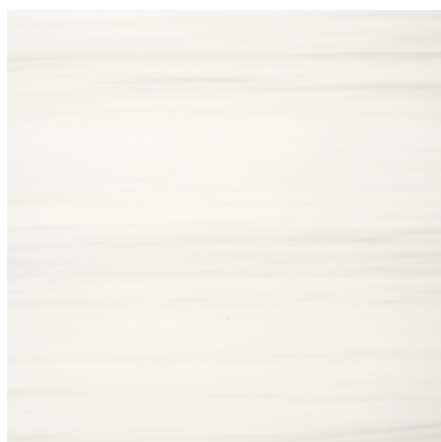

24"x24" Field

Not Shown: 30"x72" Slab