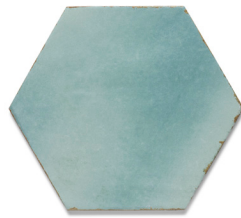

Pambiche

Pambiche is a collection of standard and decorative hexagons that feature a matte finish, a dusting of gloss and a hint of weathering on the surface edge. These features give the tile a depth, beauty and special patina that will create a sense of warmth and peace in any space.

7/2020

Pambiche

STANDARD HEXAGON

6" White

6" Taupe

6" Rose

6" Grey

6" Blue

6" Marino

6" Nero

DECO HEXAGON

6" Bosa

6" Lazaretto

6" Nora

6" Sassani

6" Tharros