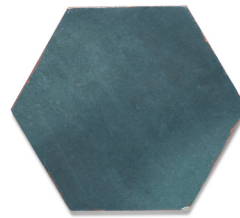

Pambiche

Pambiche is a collection of standard and decorative hexagons that feature a matte finish, a dusting of gloss and a hint of weathering on the surface edge. These features give the tile a depth, beauty and special patina that will create a sense of warmth and peace in any space.

COLLECTION

Field	6" Standard Hexagon (6.339" x 5.512" x 0.394") 6" Deco Hexagon (6.339" x 5.512" x 0.394")
Material	Porcelain
Color	Standard Hexagon: Blue, Grey, Marino, Nero, Rose, Taupe, White Deco Hexagon (Designs): Bosa, Lazaretto, Nora, Sassani, Tharros
Lead Time	In-stock. Typical Lead Times are 1-2 weeks <i>(Lead Times are subject to change)</i>

7/2020

Pambiche

STANDARD HEXAGON

6" White

6" Taupe

6" Rose

6" Grey

6" Blue