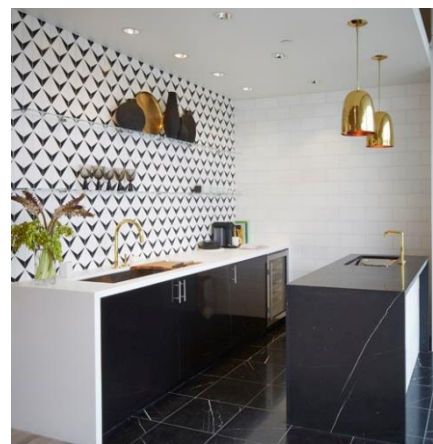

FOR IMMEDIATE RELEASE

CONTACT: Robin L. Richter
Kohler Co. Public Relations
+ (920) 457-4441 x.72340
robin.richter@kohler.com

BENTON MOSAICS
AN ARTFUL EXPRESSION IN TILE DESIGN

PORTLAND, Ore (October 1, 2017) – The longstanding ANN SACKS Benton Mosaic collection has added two new designs to its distinctive series. Joining the earlier Benton Braid and Circle is Clara and Aletta. Clara is an illusionary geometric-inspired tile of polished and honed marbles while the Aletta design, which means “winged” in Latin, features a stylized floral shape.

Employing waterjet technology to expertly cut the stones into Clara and Aletta’s intricate patterns are offered in-stock four ways beautifully paired in complementing marbles:

- Aletta comes standard in four marble choices: White Thassos with Shell; Carrara with Bardiglio; Carrara with Nero Marquina and singular Calacatta Borghini
- Clara is available in two marble choices: a mix of polished and honed Calacatta Borghini; White Thassos with Shell; Carrara with Bardiglio; and, Nero Marquina (*shown*).

The natural variation in color, tone and veining all add to the remarkable depth and beauty with the expertly cut pieces mesh-mounted to produce netted interlocking 8”x10” sheeted patterns with very little grout spacing to take away from the overall effect.

more...

ANN SACKS® Benton Mosaics - An Artful Expression in Tile Design, Page 2

With its versatile design spectrum and rich range of colors, Benton Mosaics lend an air of classic sensibility to any commercial or residential indoor wall and floor application. This is an inventoried program housed in ANN SACKS Portland facility, which can comfortably meet even the tightest commercial installation deadline.