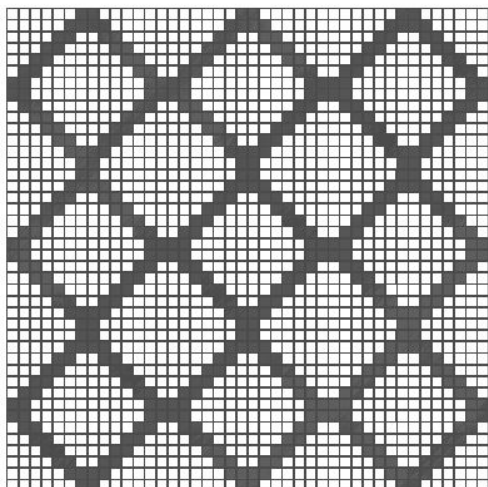

Lisboa

PATTERNS

Diamante
in Black Diamond