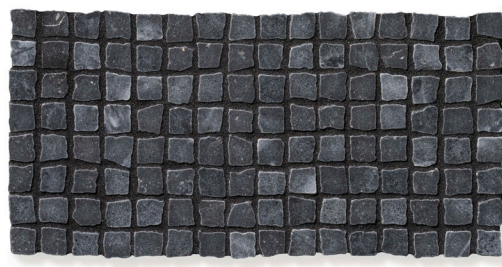

Lisboa

Inspired by the captivating, calçada cobblestones adorning the streets of Lisbon, Portugal, our exclusive Lisboa collection is offered in five distinct stone mosaics. Skillfully arranged in an artful blend of contrasting black and white patterns, the clipped-edge detail of each piece creates a soft, rounded corner, reminiscent of the well-travelled streets. The scalable mosaic creates an artistic, graphic impression in flooring or wall installations.

Listra in Mixed Black and White

RECOMMENDED USE

- Suitable for all indoor wall and flooring applications
- Suitable for installation on shower floors and walls
- Suitable for high-temperature areas such as behind ranges and fireplace surrounds
- Outdoor use subject to climate and method of installation
- Please see Ann Sacks slip resistance and wet flooring application statement to determine usage in a wet area

7/2023

Lisboa

MOSAIC

Diamante
Black Diamond
(2 sheets shown)

Diamante
White Diamond
(2 sheets shown)

Grid
in White (2 sheets shown)

Grid
in Black (2 sheets shown)

Listra
in Mixed Black and White
(2 sheets shown)

Quad
in Mixed Black and White
(2 sheets shown)

Palma
in White
(4 sheets shown)

Palma
in Mixed Black and White
(2 White sheets, 2 Black
sheets shown)

Palma
in Black (4 sheets shown)

*Please note: variations in color, shade, surface texture and size are natural characteristics of all our products and should be expected. Images shown are representative, but may not indicate all variations in these characteristics.