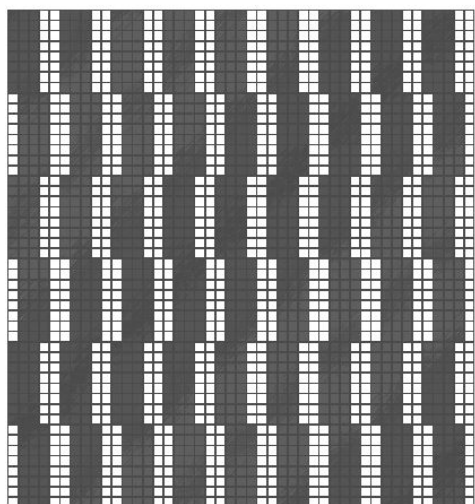

Listra
in Mixed Black and White