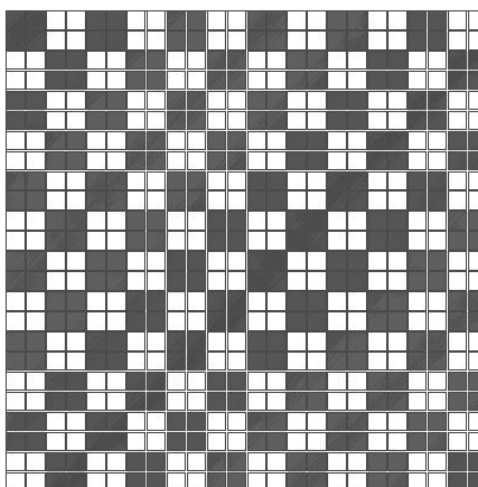

Quad
in Mixed Black and White