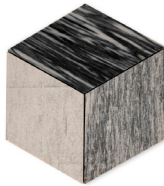

Catia Black

Hailing from Portugal, Catia Black is available in two unique finishes: brushed and electron. This dramatic black marble has a unique coloration and veining pattern that adds impact to any room.

COLLECTION

Field	5"x20" (5.000" x 20.000" x 0.500") 10"x20" (10.000" x 20.000" x 0.500") 8" Hexagon (7.500" x 8.625" x 0.375")
Mosaic	Vintage Cube (7.500" x 7.500" x 7.500") Herringbone (5.94" x 7.88" x 0.375") <small>*Herringbone mosaic available in mixed finish of brushed, electron and veneto nero marble</small>
Slab	30"x72" (30.000" x 72.000" x 0.787")
Color/ Design	Brushed Finish Electron Finish
Lead Time	Non-stock. Typical lead times are 2-4 weeks <small>(Lead Times are subject to change)</small>

7/2020

Catia Black

FIELD

5"x20"
Brushed Finish

10"x20"
Brushed Finish

8" Hexagon
Brushed Finish

5"x20"
Electron Finish

10"x20"
Electron Finish

8" Hexagon
Electron Finish

MOSAIC

Vintage Cube 7.5"x7.5"

Herringbone 6"x8"

Not Shown: 30"x72" Slab

*Please note: variations in color, shade, surface texture and size are natural characteristics of all our products and should be expected. Images shown are representative, but may not indicate all variations in these characteristics.