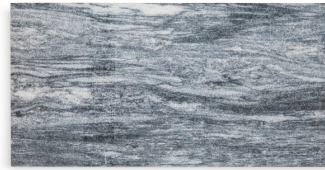

Catia Black

Hailing from Portugal, Catia Black is available in two unique finishes: brushed and electron. This dramatic black marble has a unique coloration and veining pattern that adds impact to any room.

7/2020

Catia Black

FIELD

5"x20"
Brushed Finish

10"x20"
Brushed Finish

8" Hexagon
Brushed Finish

5"x20"
Electron Finish

10"x20"
Electron Finish

8" Hexagon
Electron Finish

MOSAIC

Vintage Cube 7.5"x7.5"

Herringbone 6"x8"

Not Shown: 30"x72" Slab

*Please note: variations in color, shade, surface texture and size are natural characteristics of all our products and should be expected. Images shown are representative, but may not indicate all variations in these characteristics.