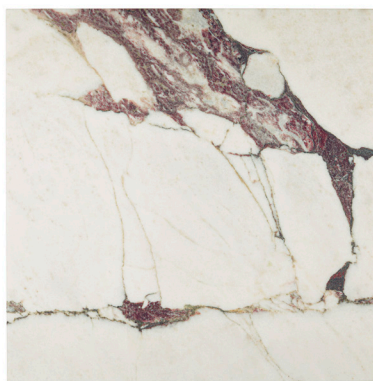

16"x16"

Not Shown: 30"x72" Slab