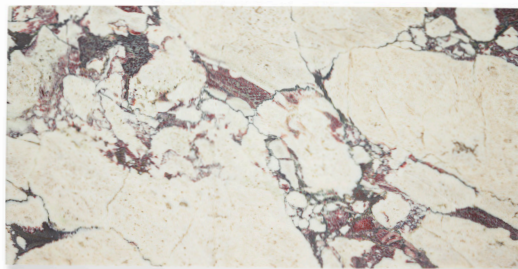

Calacatta Viola

FIELD

12"x24"