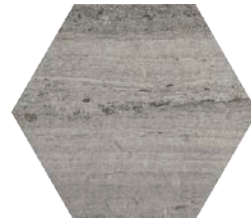

10" Hexagon