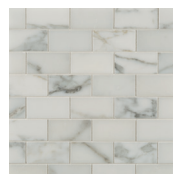

Calacatta Borghini

Field:

Mosaic:

Offset

Trim:

*Please note: variations in color, shade, surface texture and size are natural characteristics of all our products and should be expected. Images shown are representative, but may not indicate all variations in these characteristics.

5/20/2016