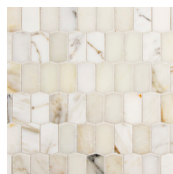

Calacatta Borghini

Our Calacatta Borghini is from the famed Borghini quarry in Italy. A soft white backdrop sets the stage for the gorgeous honey colored veining that has become synonymous with this classic stone.

COLLECTION

Designs	<p>Field: 3.000"x6.000"x0.375"</p> <p>Mosaic: Diagonal Weave, 2" Hexagon, Large Herringbone, Offset 1 1/2x3, Straight 9/16, Tri-weave, 2" Arabesque, 1" Penny Round, Hive Mosaics</p> <p>Trim: Beaded Base 4.000"x6.000"x0.500", Ogee Molding 2.250"x6.000"x1.000", Opus Molding 3.000"x8.000"x1.200", Opus Base 5.000"x8.000"x1.250", Pencil Liner 0.625"x8.000"x0.550", Box Liner 0.550"x8.000"x0.550"</p> <p><i>Additional sizes available via special order</i></p>
Material	Marble
Color	Rich translucent honey white background with a rich and varied veining pattern of gold, orange and grey. Veining can vary per piece from very subtle and almost white to very heavy strong grey and orange
Lead Time	Typical Lead Times are 1-2 weeks <i>(Lead Times are subject to change.)</i>

2" Hexagon

Large Herringbone

Offset

Straight 9/16

Tri-Weave

2" Arabesque

1" Penny Round

Hive

Trim:

Beaded Base

Ogee Molding

Opus Molding

Opus Base

Pencil Liner

Box Liner

*Please note: variations in color, shade, surface texture and size are natural characteristics of all our products and should be expected. Images shown are representative, but may not indicate all variations in these characteristics.