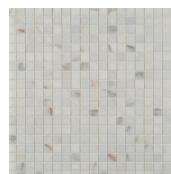

Straight 9/16