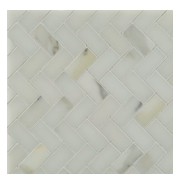

COLLECTION

Designs	<p>Field: 3.000"x6.000"x0.375"</p> <p>Mosaic: Diagonal Weave, 2" Hexagon, Large Herringbone, Offset 1 1/2x3, Straight 9/16, Tri-weave, 2" Arabesque, 1" Penny Round, Hive Mosaics</p> <p>Trim: Beaded Base 4.000"x6.000"x0.500", Ogee Molding 2.250"x6.000"x1.000", Opus Molding 3.000"x8.000"x1.200", Opus Base 5.000"x8.000"x1.250", Pencil Liner 0.625"x8.000"x0.550", Box Liner 0.550"x8.000"x0.550"</p> <p><i>Additional sizes available via special order</i></p>
Material	Marble
Color	Rich translucent honey white background with a rich and varied veining pattern of gold, orange and grey. Veining can vary per piece from very subtle and almost white to very heavy strong grey and orange
Lead Time	Typical Lead Times are 1-2 weeks <i>(Lead Times are subject to change.)</i>

2" Hexagon

Large Herringbone

Offset

Straight 9/16

Tri-Weave

2" Arabesque

1" Penny Round

Hive

Trim:

Beaded Base

Ogee Molding

Opus Molding

Opus Base

Pencil Liner

Box Liner

*Please note: variations in color, shade, surface texture and size are natural characteristics of all our products and should be expected. Images shown are representative, but may not indicate all variations in these characteristics.