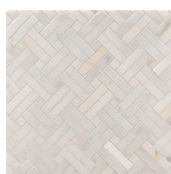

COLLECTION

Designs	<p>Field: 3.000"x6.000"x0.375"</p> <p>Mosaic: Diagonal Weave, 2" Hexagon, Large Herringbone, Offset 1 1/2x3, Straight 9/16, Tri-weave, 2" Arabesque, 1" Penny Round, Hive Mosaics</p> <p>Trim: Beaded Base 4.000"x6.000"x0.500", Ogee Molding 2.250"x6.000"x1.000", Opus Molding 3.000"x8.000"x1.200", Opus Base 5.000"x8.000"x1.250", Pencil Liner 0.625"x8.000"x0.550", Box Liner 0.550"x8.000"x0.550"</p> <p><i>Additional sizes available via special order</i></p>
Material	Marble
Color	Rich translucent honey white background with a rich and varied veining pattern of gold, orange and grey. Veining can vary per piece from very subtle and almost white to very heavy strong grey and orange
Lead Time	Typical Lead Times are 1-2 weeks <i>(Lead Times are subject to change.)</i>

5/20/2016

ANN SACKS.

www.annsacks.com | 1.800.278.8453

Calacatta Borghini

Field:

3"x6"

Mosaic:

Diagonal Weave

2" Hexagon

Large Herringbone

Offset

Straight 9/16

Tri-Weave

2" Arabesque

1" Penny Round

Hive