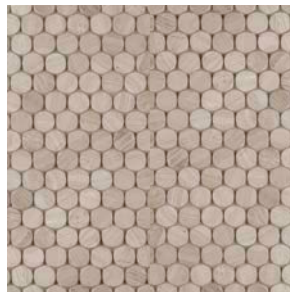

Athens Silver Cream

Athens Silver Cream is a neutral stone that is anything but plain. This attractive light cream marble is characterized by a threadlike striated patterning that is delicate, yet distinguishing. A comprehensive assortment of field sizes, slab, trim and mosaics allows for flexible design choices.

6"x12" Striated

8"x16" Honed

12"x24" Honed

10" Hexagon Honed

*Please note: variations in color, shade, surface texture and size are natural characteristics of all our products and should be expected. Images shown are representative, but may not indicate all variations in these characteristics.

10/2018

Athens Silver Cream

Mosaics:

Straight 9/16" Mosaic

Stacked 1/2"x3" Mosaic

Large Herringbone Mosaic

Weave Mosaic

Diagonal Weave Mosaic

Tri-Weave Mosaic

2" HexMosaic

2" Arabesque Mosaic

1" Penny Round Mosaic

Hive Mosaic

Trims:

Box Liner

Plaza Molding