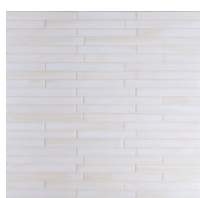

# Lumé

Our Lumé collection of art glass mosaics features four essential patterns, sticks, herringbone, 2x5 offset and the new North pattern. Simple and understated, these mosaics add a lovely texture and catch the light as only glass can do. Perfect for cladding walls, showers, fireplaces or backsplashes.

## Designs/Colors:

2x5 Offset  
*White*

2x5 Offset  
*Cream*

2x5 Offset  
*Sky Blue*

Herringbone  
*White*

Herringbone  
*Cream*

Herringbone  
*Sky Blue*

North  
*White*

North  
*Cream*

North  
*Sky Blue*

Sticks  
*White*

Sticks  
*Cream*

Sticks  
*Sky Blue*

\*Please note: variations in color, shade, surface texture and size are natural characteristics of all our products and should be expected. Images shown are representative, but may not indicate all variations in these characteristics.