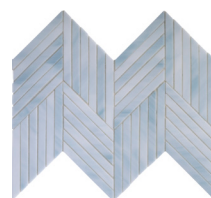

# Lumé

Our Lumé collection of art glass mosaics features four essential patterns, sticks, herringbone, 2x5 offset and the new North pattern. Simple and understated, these mosaics add a lovely texture and catch the light as only glass can do. Perfect for cladding walls, showers, fireplaces or backsplashes.

## Designs/Colors:

2x5 Offset  
*White*

2x5 Offset  
*Cream*

2x5 Offset  
*Sky Blue*

Herringbone  
*White*

Herringbone  
*Cream*

Herringbone  
*Sky Blue*

North  
*White*

North  
*Cream*

North  
*Sky Blue*

Sticks  
*White*

Sticks  
*Cream*

Sticks  
*Sky Blue*

\*Please note: variations in color, shade, surface texture and size are natural characteristics of all our products and should be expected. Images shown are representative, but may not indicate all variations in these characteristics.