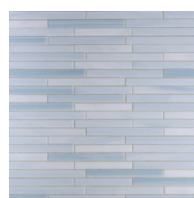

# Lumé

Our Lumé collection of art glass mosaics features four essential patterns, sticks, herringbone, 2x5 offset and the new North pattern. Simple and understated, these mosaics add a lovely texture and catch the light as only glass can do. Perfect for cladding walls, showers, fireplaces or backsplashes.

## Designs/Colors:

2x5 Offset  
*White*

2x5 Offset  
*Cream*

2x5 Offset  
*Sky Blue*

Herringbone  
*White*

Herringbone  
*Cream*

Herringbone  
*Sky Blue*

North  
*White*

North  
*Cream*

North  
*Sky Blue*

Sticks  
*White*

Sticks  
*Cream*

Sticks  
*Sky Blue*

\*Please note: variations in color, shade, surface texture and size are natural characteristics of all our products and should be expected. Images shown are representative, but may not indicate all variations in these characteristics.