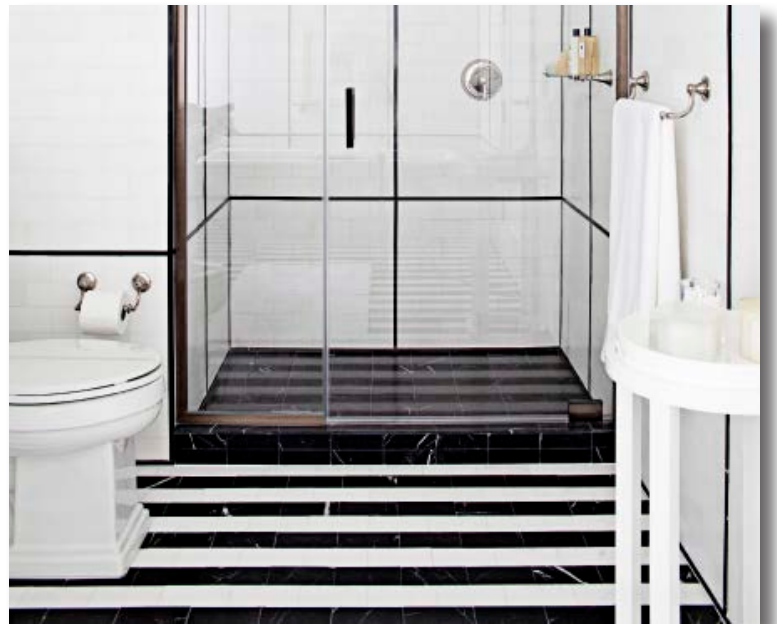

Nero Marquina

Nero Marquina offers a classic rich black marble with a distinctive white veining pattern suitable to both classic and modern inspired design projects.

RECOMMENDED USE

- Suitable for all indoor wall and medium duty flooring applications. Striated finish only suitable for wall applications.
- Please see Ann Sacks slip resistance and wet flooring application statement to determine usage in a wet area
- Outdoor use subject to method of installation
- High traffic areas may require additional care and cleaning

wall floor high-traffic outdoor

INSTALLATION AND MAINTENANCE

- Please reference the TCNA handbook for installation of stone tile (www.tcnatile.com)
- Select formats (16" x 16" and Diamond 3½" x 6") have an acrylic resin fiberglass mesh backing applied with epoxy resin and may require epoxy modified thinset adhesive
- Always lay out material prior to installation to properly blend and balance color
- It is recommended to seal natural stone with a penetrating sealer
- A color enhancing sealer may be used to bring out richer coloration. Always test samples prior to application
- Periodic cleaning and resealing is recommended using products formulated for natural stone