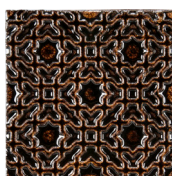

Martyn Lawrence Bullard Mousharabia

The Mousharabia collection by Martyn Lawrence Bullard was inspired by the carved wood latticework screens by the same name that incorporate repeating architectural shapes into glorious proportionate works of art. The screens have long captured Lawrence Bullard's imagination, with its varied and remarkable presence referenced throughout Moroccan history and the versatility they provide to transform any room into a contemporary statement in design.

RECOMMENDED USE

- Suitable for indoor wall applications
- Suitable for wet areas such as showers
- Not suitable for outdoor use
- Outdoor use subject to climate and method of installation

wet area floor outdoor

INSTALLATION AND MAINTENANCE

- Please reference the TCNA handbook for installation of ceramic tile (www.tcnatile.com)
- Installation per industry standard for ceramic tile

COLLECTION

Field	9¾" x 9¾" Sultan 8" x 8" Agadir 8" x 8" Fatima 3" x 8" Fatima Picket 8" x 8" Mousharabia Screen
Material	Ceramic
Color	Cream, Ember, Gunmetal, Terra Cotta, Turquoise, White (Nottingham's Veil)
Lead Time	Typical Lead Times are 4-6 weeks <i>(Lead Times are subject to change)</i>

Fatima